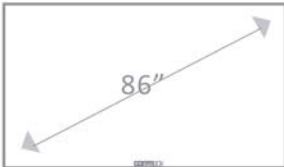

SPECIFICATIONS - G-TOUCH 86

Resolution	UD 3840x2160 @60Hz
Brightness	350cd / m2
Glass	Anti-glare
Viewing Angle	178°
Response Time	8ms
Operating Humidity	10- 90%
Operating Conditions	0C to 40C
Power Requirements	AC 100 to 240V, 50/60Hz
Power Max	500W
Power Standby	<0.5W
Touch	20 points, 1mm
Touch Technology	PCAP
Android	8.0, 4GB RAM, 32GB Storage
VESA	800 x 600, M8
Speakers	10W x 2 + 15W Sub
Input/Output	OPS PC Slot, VGA In, 3 x HDMI In, 1 x HDMI Out, 1 x AV In, 1 x Audio In, 1 x Audio Out, Optical In, 2 x USB Touch, 3 x USB 2.0, 3 x USB 3.0, Ethernet, RS232"

Screen Dimensions	1962 (W) x 1136 (H) x 85 (D)mm
Weight	71.5kg
Packed Dimensions	2166 (W) x 1336 (H) x 280 (D)mm
Packed Weight	93.5kg"

Accessories	Remote (w\Batteries), HDMI Cable, Slot-in WIFI module, USB touch cable, 2 x Active Stylus Pen w/ charging box, power cord & wall bracket.
-------------	---