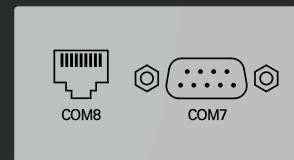

SAM4S

FORZA

Be Flexible with You!

Flexible Option

Main Display & Intel CPU

Customer Display

Flexible Option

Extended Interface

▶ Default : USB 6, Serial 4, DP 1, Lan 1, Drawer 1, Audio 1 (Core CPU : DP 1, HDMI 1)

▶ Additional Type * You can choose one type of Type A, B, C

Type A : USB 4

Type B : Serial 2

Type C : Parallel 1

Payment & Identification

▶ You can use it in various combinations

▲ MSR

▲ MSR+SCR

▲ MSR+Dallas key

▲ MSR+Finger print

Flexible Design

Easier and faster replacement than TITAN

	TITAN	FORZA
Customer display	4 min	Installation 1 min 50 sec
		Replacement 10 sec
Relace SSD	2 min	5 sec
Relace RAM	5 min	15 sec

*Internal Test

Flexible Design

Color Variation

▲Gold & Black

▲Silver & White

Installation Type

Basic Type

Fixed Type