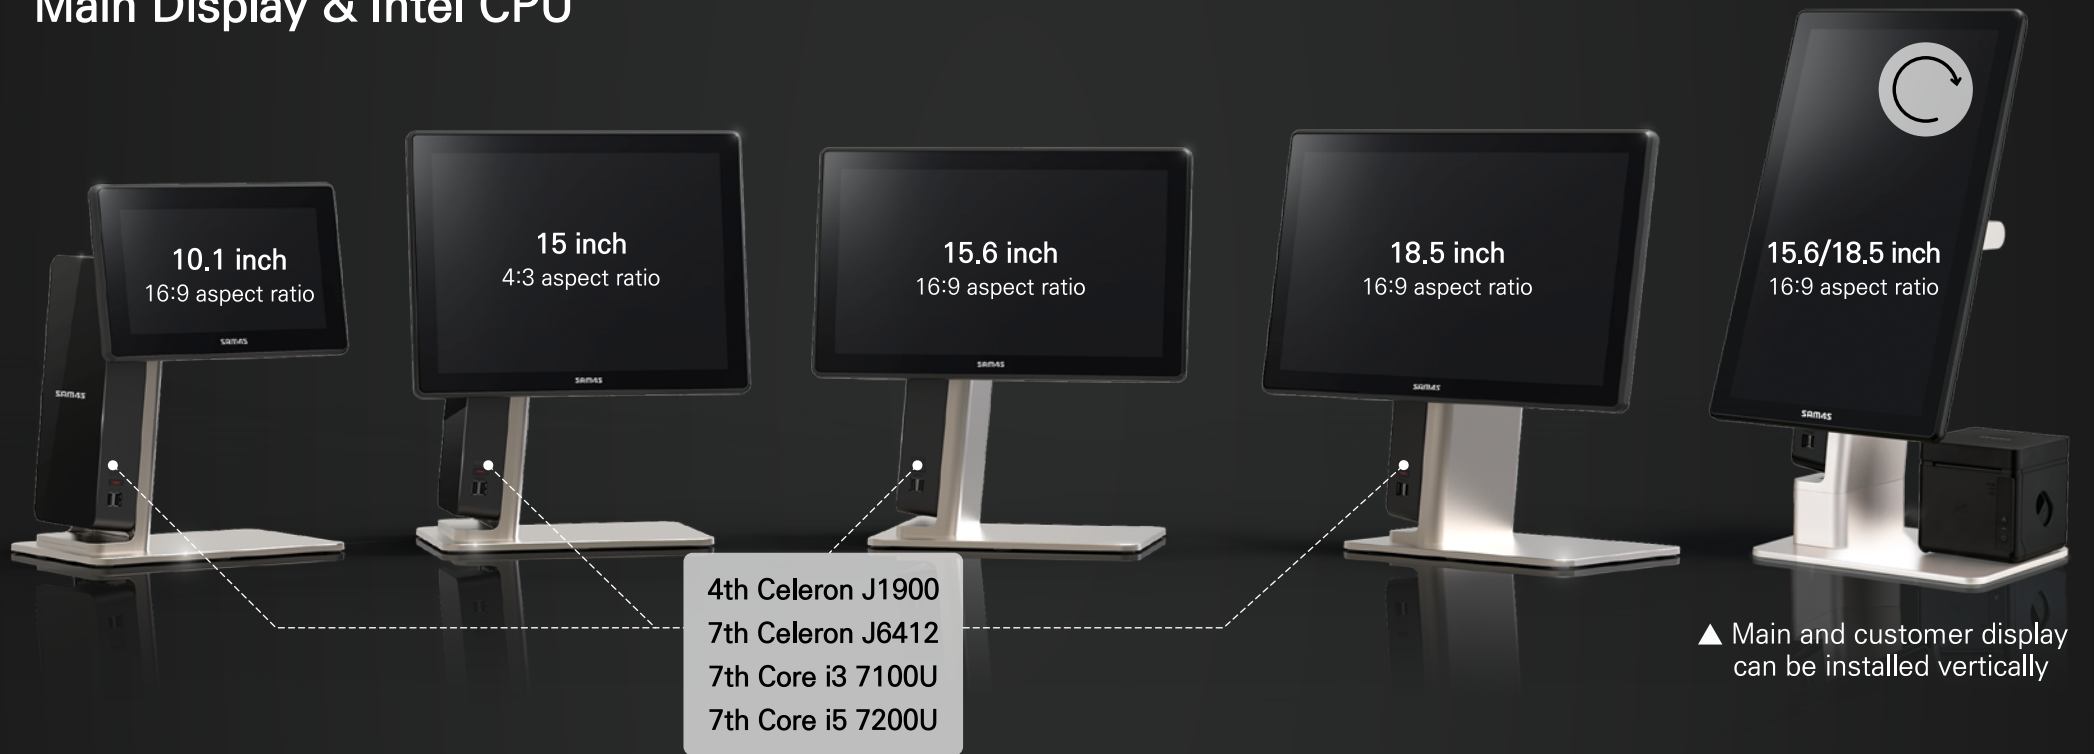

SAM4S

FORZA

Be Flexible with You!

Flexible Option

Main Display & Intel CPU

Customer Display

Flexible Option

Extended Interface

▶ Default : USB 6, Serial 4, DP 1, Lan 1, Drawer 1, Audio 1 (Core CPU : DP 1, HDMI 1)

▶ Additional Type * You can choose one type of Type A, B, C

Type A : USB 4

Type B : Serial 2

Type C : Parallel 1

Payment & Identification

Box Type

Wall Type

Specification

Type		FORZA-11x	FORZA-22x	FORZA-13x	FORZA-15x
System	CPU	4th Celeron J1900	7th Celeron J6412	7th Core i3 7100U	7th Core i5 7200U
	Storage	2.5" HDD 1TB/500GB 2.5" SSD 256GB/128GB/64GB M.2 256GB/128GB/64GB			
	RAM	SODIMM DDR III 1 slot (up to 8GB)	SODIMM DDR IV 2 slots (up to 32GB)		
Display	Front display	10.1 inch (1024x600) / 15 inch (1024x768) / 15.6, 18.5 inch (1366x768)			
	Customer display	2Line LCD, 9.7 inch / 10.1 inch / 15 inch / 15.6 inch (Touch available)			
	Touch	Projected capacitive multi-touch panel (PCAP)			
Interface	Default Interface	USB 6, Serial 4 (D-Sub9 3, RJ45 1), LAN 1, Drawer 1, Video 1 (DP 1)	USB 6, Serial 4 (D-Sub9 3, RJ45 1), LAN 1, Drawer 1, Video 2 (DP 1, HDMI 1)		
	Extended Interface (Choose 1)	Type A : USB 4			
		Type B : Serial 2 (D-Sub9 1, RJ45 1)			
		Type C : Parallel 1			
Audio	Line-out 1 port, Internal speaker (2W)				
Peripheral	Payment/ID	MSR / SCR / Finger print / Dallas key			
Installation type		Basic type / Fixed type / Box type (PC box) / Wall type (Wall-mount)			
Software	OS	POS Reday 7, Win 8.1 Industry, Win 10 IoT Enterprise	Win 10 IoT Enterprise, Win 11 IoT Enterprise	Win 10 IoT Enterprise	
General	Dimension (WxDxH)	355x215x432mm (Basic type, 15 inch main display)			
	Net weight	5.35kg (Basic type, 15 inch main display)			
	Color	Gold & Black/Silver & White			
Power supply		AC 100~240V, 50~60Hz/DC 12V, 5A (60W)			
Certification		KC/CE/FCC/CB/cTUVus (NRTL)/RoHS			