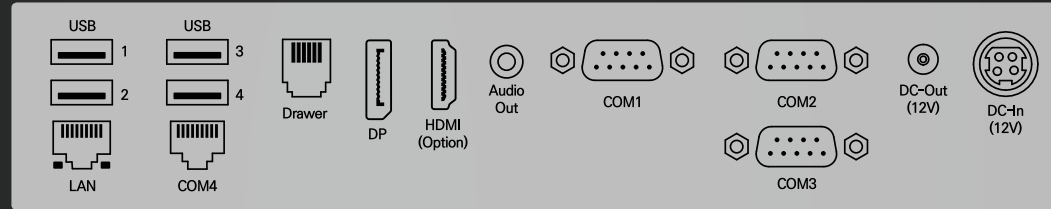

SAM4S

FORZA

Be Flexible with You!

Flexible Option

Main Display & Intel CPU

Customer Display

Flexible Option

Extended Interface

▶ Default : USB 6, Serial 4, DP 1, Lan 1, Drawer 1, Audio 1 (Core CPU : DP 1, HDMI 1)

▶ Additional Type * You can choose one type of Type A, B, C

Type A : USB 4

Type B : Serial 2

Type C : Parallel 1

Payment & Identification

*Internal Test

Flexible Design

Color Variation

▲Gold & Black

▲Silver & White

Installation Type

Basic Type

Fixed Type

Box Type

Wall Type

Specification

Type		FORZA-11x	FORZA-22x	FORZA-13x	FORZA-15x
System	CPU	4th Celeron J1900	7th Celeron J6412	7th Core i3 7100U	7th Core i5 7200U
	Storage	2.5" HDD 1TB/500GB 2.5" SSD 256GB/128GB/64GB M.2 256GB/128GB/64GB			
	RAM	SODIMM DDR III 1 slot (up to 8GB)	SODIMM DDR IV 2 slots (up to 32GB)		
Display	Front display	10.1 inch (1024x600) / 15 inch (1024x768) / 15.6, 18.5 inch (1366x768)			
	Customer display	2Line LCD, 9.7 inch / 10.1 inch / 15 inch / 15.6 inch (Touch available)			
	Touch	Projected capacitive multi-touch panel (PCAP)			
Interface	Default Interface	USB 6, Serial 4 (D-Sub9 3, RJ45 1), LAN 1, Drawer 1, Video 1 (DP 1)	USB 6, Serial 4 (D-Sub9 3, RJ45 1), LAN 1, Drawer 1, Video 2 (DP 1, HDMI 1)		
	Extended Interface (Choose 1)	Type A : USB 4			
		Type B : Serial 2 (D-Sub9 1, RJ45 1)			
		Type C : Parallel 1			
Audio	Line-out 1 port, Internal speaker (2W)				
Peripheral	Payment/ID	MSR / SCR / Finger print / Dallas key			
Installation type		Basic type / Fixed type / Box type (PC box) / Wall type (Wall-mount)			
Software	OS	POS Reday 7, Win 8.1 Industry, Win 10 IoT Enterprise	Win 10 IoT Enterprise, Win 11 IoT Enterprise	Win 10 IoT Enterprise	
General	Dimension (WxDxH)	355x215x432mm (Basic type, 15 inch main display)			
	Net weight	5.35kg (Basic type, 15 inch main display)			
	Color	Gold & Black/Silver & White			
Power supply		AC 100~240V, 50~60Hz/DC 12V, 5A (60W)			
Certification		KC/CE/FCC/CB/cTUVus (NRTL)/RoHS			