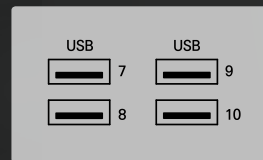

SAM4S

FORZA

Be Flexible with You!

Flexible Option

Main Display & Intel CPU

Customer Display

Flexible Option

Extended Interface

▶ Default : USB 6, Serial 4, DP 1, Lan 1, Drawer 1, Audio 1 (Core CPU : DP 1, HDMI 1)

▶ Additional Type * You can choose one type of Type A, B, C

Type A : USB 4

Type B : Serial 2

Type C : Parallel 1

Payment & Identification

*Internal Test

Flexible Design

Color Variation

▲Gold & Black

▲Silver & White

Installation Type

Basic Type

Fixed Type

Box Type

Wall Type

Specification

Type		FORZA-11x	FORZA-22x	FORZA-13x	FORZA-15x
System	CPU	4th Celeron J1900	7th Celeron J6412	7th Core i3 7100U	7th Core i5 7200U
	Storage	2.5" HDD 1TB/500GB 2.5" SSD 256GB/128GB/64GB M.2 256GB/128GB/64GB			
	RAM	SODIMM DDR III 1 slot (up to 8GB)	SODIMM DDR IV 2 slots (up to 32GB)		
Display	Front display	10.1 inch (1024x600) / 15 inch (1024x768) / 15.6, 18.5 inch (1366x768)			
	Customer display	2Line LCD, 9.7 inch / 10.1 inch / 15 inch / 15.6 inch (Touch available)			
	Touch	Projected capacitive multi-touch panel (PCAP)			
Interface	Default Interface	USB 6, Serial 4 (D-Sub9 3, RJ45 1), LAN 1, Drawer 1, Video 1 (DP 1)	USB 6, Serial 4 (D-Sub9 3, RJ45 1), LAN 1, Drawer 1, Video 2 (DP 1, HDMI 1)		
	Extended Interface (Choose 1)	Type A : USB 4			
		Type B : Serial 2 (D-Sub9 1, RJ45 1)			
		Type C : Parallel 1			
Audio	Line-out 1 port, Internal speaker (2W)				
Peripheral	Payment/ID	MSR / SCR / Finger print / Dallas key			
Installation type		Basic type / Fixed type / Box type (PC box) / Wall type (Wall-mount)			
Software	OS	POS Reday 7, Win 8.1 Industry, Win 10 IoT Enterprise	Win 10 IoT Enterprise, Win 11 IoT Enterprise	Win 10 IoT Enterprise	
General	Dimension (WxDxH)	355x215x432mm (Basic type, 15 inch main display)			
	Net weight	5.35kg (Basic type, 15 inch main display)			
	Color	Gold & Black/Silver & White			
Power supply		AC 100~240V, 50~60Hz/DC 12V, 5A (60W)			
Certification		KC/CE/FCC/CB/cTUVus (NRTL)/RoHS			