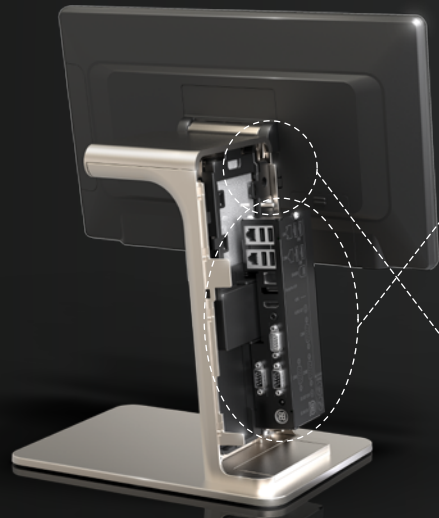

SAM4S

FORZA

Be Flexible with You!

Flexible Option

Main Display & Intel CPU

Customer Display

Flexible Option

Extended Interface

▶ Default : USB 6, Serial 4, DP 1, Lan 1, Drawer 1, Audio 1 (Core CPU : DP 1, HDMI 1)

▶ Additional Type * You can choose one type of Type A, B, C

Type A : USB 4

Type B : Serial 2

Type C : Parallel 1

Payment & Identification

▶ You can use it in various combinations

▲ MSR

▲ MSR+SCR

▲ MSR+Dallas key

▲ MSR+Finger print

Flexible Design

Easier and faster replacement than TITAN

	TITAN	FORZA
Customer display	4 min	Installation 1 min 50 sec
		Replacement 10 sec
Relace SSD	2 min	5 sec
Relace RAM	5 min	15 sec

*Internal Test

Flexible Design

Color Variation

▲Gold & Black

▲Silver & White

Installation Type

Basic Type

Fixed Type