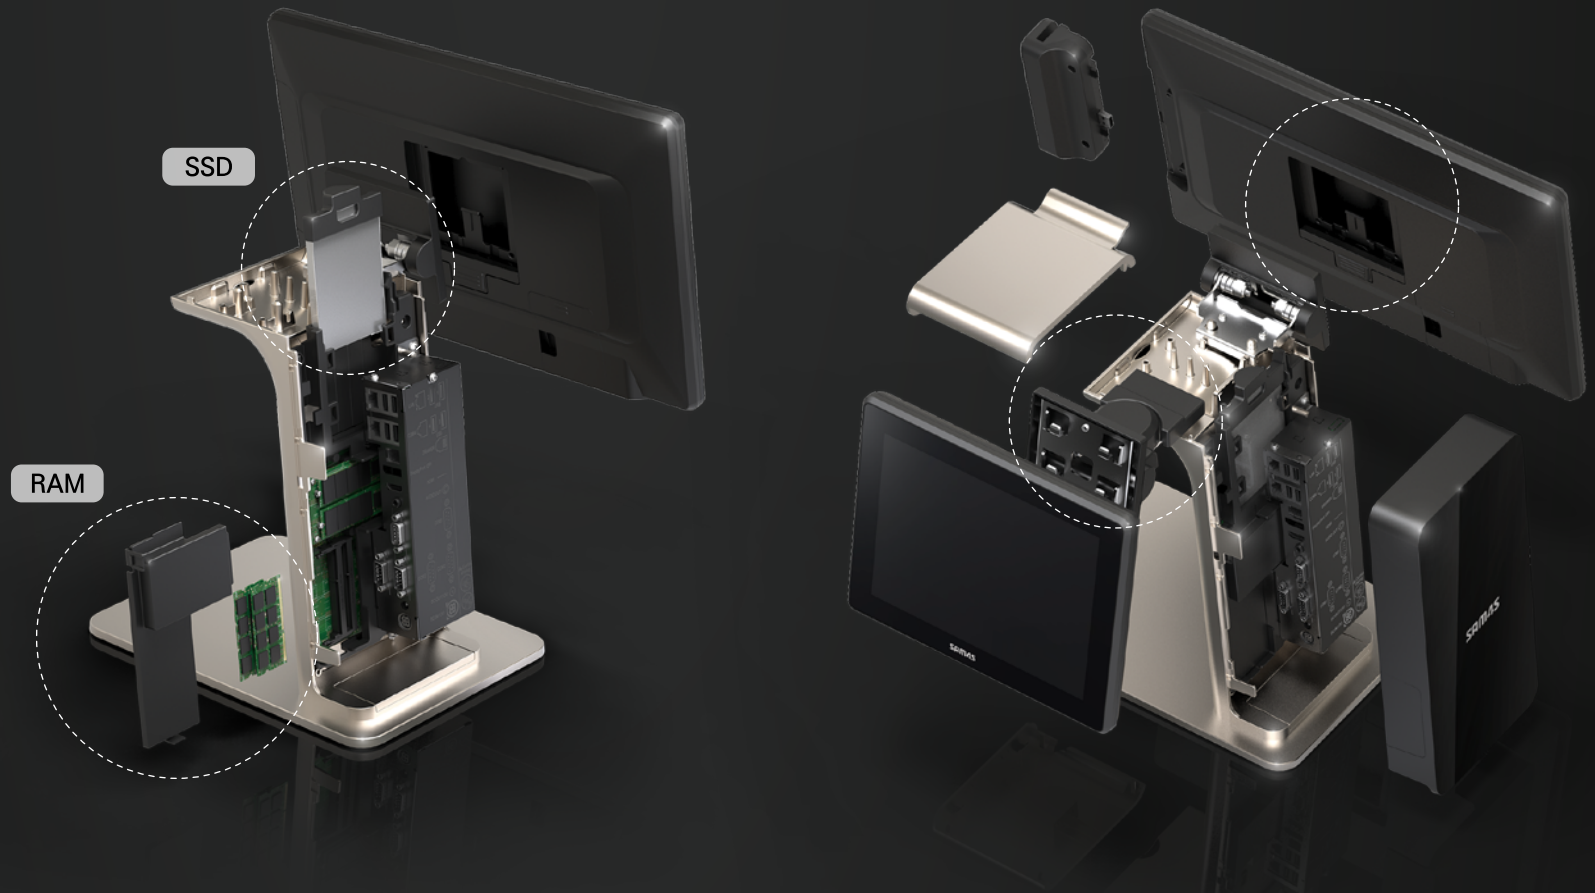

▶ You can use it in various combinations

▲ MSR

▲ MSR+SCR

▲ MSR+Dallas key

▲ MSR+Finger print

Flexible Design

Easier and faster replacement than TITAN

	TITAN	FORZA
Customer display	4 min	Installation 1 min 50 sec
		Replacement 10 sec
Relace SSD	2 min	5 sec
Relace RAM	5 min	15 sec

*Internal Test

Flexible Design

Color Variation

▲Gold & Black

▲Silver & White

Installation Type

Basic Type

Fixed Type

Box Type

Wall Type

Specification

Type		FORZA-11x	FORZA-22x	FORZA-13x	FORZA-15x
System	CPU	4th Celeron J1900	7th Celeron J6412	7th Core i3 7100U	7th Core i5 7200U
	Storage	2.5" HDD 1TB/500GB 2.5" SSD 256GB/128GB/64GB M.2 256GB/128GB/64GB			
	RAM	SODIMM DDR III 1 slot (up to 8GB)	SODIMM DDR IV 2 slots (up to 32GB)		
Display	Front display	10.1 inch (1024x600) / 15 inch (1024x768) / 15.6, 18.5 inch (1366x768)			
	Customer display	2Line LCD, 9.7 inch / 10.1 inch / 15 inch / 15.6 inch (Touch available)			
	Touch	Projected capacitive multi-touch panel (PCAP)			
Interface	Default Interface	USB 6, Serial 4 (D-Sub9 3, RJ45 1), LAN 1, Drawer 1, Video 1 (DP 1)	USB 6, Serial 4 (D-Sub9 3, RJ45 1), LAN 1, Drawer 1, Video 2 (DP 1, HDMI 1)		
	Extended Interface (Choose 1)	Type A : USB 4			
		Type B : Serial 2 (D-Sub9 1, RJ45 1)			
		Type C : Parallel 1			
Audio	Line-out 1 port, Internal speaker (2W)				
Peripheral	Payment/ID	MSR / SCR / Finger print / Dallas key			
Installation type		Basic type / Fixed type / Box type (PC box) / Wall type (Wall-mount)			
Software	OS	POS Reday 7, Win 8.1 Industry, Win 10 IoT Enterprise	Win 10 IoT Enterprise, Win 11 IoT Enterprise	Win 10 IoT Enterprise	
General	Dimension (WxDxH)	355x215x432mm (Basic type, 15 inch main display)			
	Net weight	5.35kg (Basic type, 15 inch main display)			
	Color	Gold & Black/Silver & White			
Power supply		AC 100~240V, 50~60Hz/DC 12V, 5A (60W)			
Certification		KC/CE/FCC/CB/cTUVus (NRTL)/RoHS			