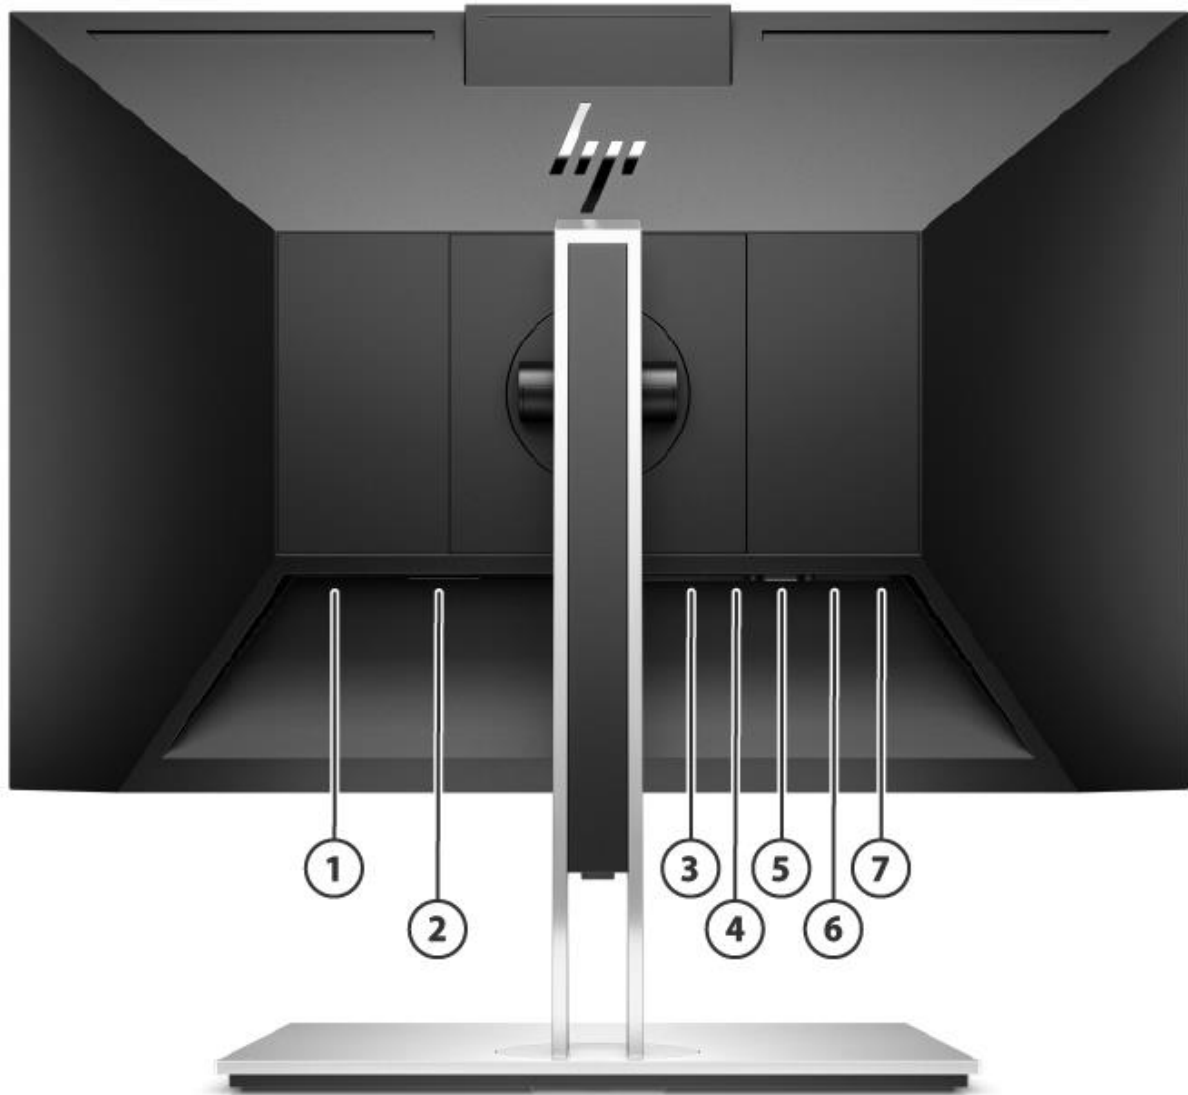

Technical Specifications

HP E24mv G4 FHD Conferencing Monitor

1. Security Cable Slot
2. Power Connector
3. DisplayPort™
4. HDMI Port

Back

5. VGA Port
6. USB-B Port
7. USB-A Ports (2)

Technical Specifications

Technical Specifications

	Operating Temperature - Fahrenheit	41° – 95°F	
	Non-operating Temperature - Celsius	–34° – 60°C	
	Non-operating Temperature - Fahrenheit	29° – 140°F	
	Operating Humidity	20 – 80% Relative Humidity (non-condensing)	
	Non-operating Humidity	5 – 95 %	
	Operating Altitude	0 – 5,000 m (16,400 ft.)	
	Non-operating Altitude	0 – 12.192 m (40,000 ft.)	
Environmental Features and Certifications	Mercury-free LED display backlighting	Yes, Mercury-free LED backlights	
	Arsenic-Free Display Glass	Yes	
	Low Halogen	Yes	
	Agency Approvals And Certifications	WW application CE,CB,KC/KCC/NOM/PSB/EAC/GS/TUV-S/ISO 9241-307/ Low Blue Light/ BIS/cTUVus/CCC/CEL/CECP/SEPA/Energy Star/TCO/TCO Certified Edge/VCCI/FCC/BSMI/Vietnam MEPS/Australian-New Zealand MEPS/WEEE/UAE/Ukraine	
	Microsoft WHQL Certification	Yes	
	ENERGY STAR® Certified	Yes	
	EPEAT® Registered	Yes	
	Regions need to verify by country	Yes	
	China Energy Label	CEL Grade 1	
	TCO Certified Edge	Yes	
	TCO Certified	Yes	
	SmartWay Transport Partnership - NA only	Yes (NA sku)	
	Contains Recycled Plastics	Contains Recycled Plastics	ABS 85%
Recyclable Packaging (Box, packing materials)		100% fiber packaging, cardboard	
Unit Product/Package Specifications	Product Dimensions (Unpacked with stand) (W x D x H)	53.94 x 21.6 x 53.07 cm	21.23 x 8.5 x 20.9 in
	Product Dimensions (Packed) (W x D x H)	59.6 x 41.1 x 22.5 cm	23.46 x 16.18 x 8.86 in
	Display Head Dimensions (Unpacked without stand) (W x D x H)	53.94 x 4.7x 35.56 cm	21.23 x 1.85 x 17.78 in
	Base Area Footprint (w x d mm)	288 x 216 mm	11.38 x 8.5 in
	Bezel Measurements - Metric	Bottom: 52 mm	Bottom: 2.04 in
	Product Weight (Unpacked with stand)	6.5 kg	14.3 lb
	Product Weight (Packed)	10.4kg	22.9 lb
	Product Weight (Head Only)	3.9 kg	8.6 lb